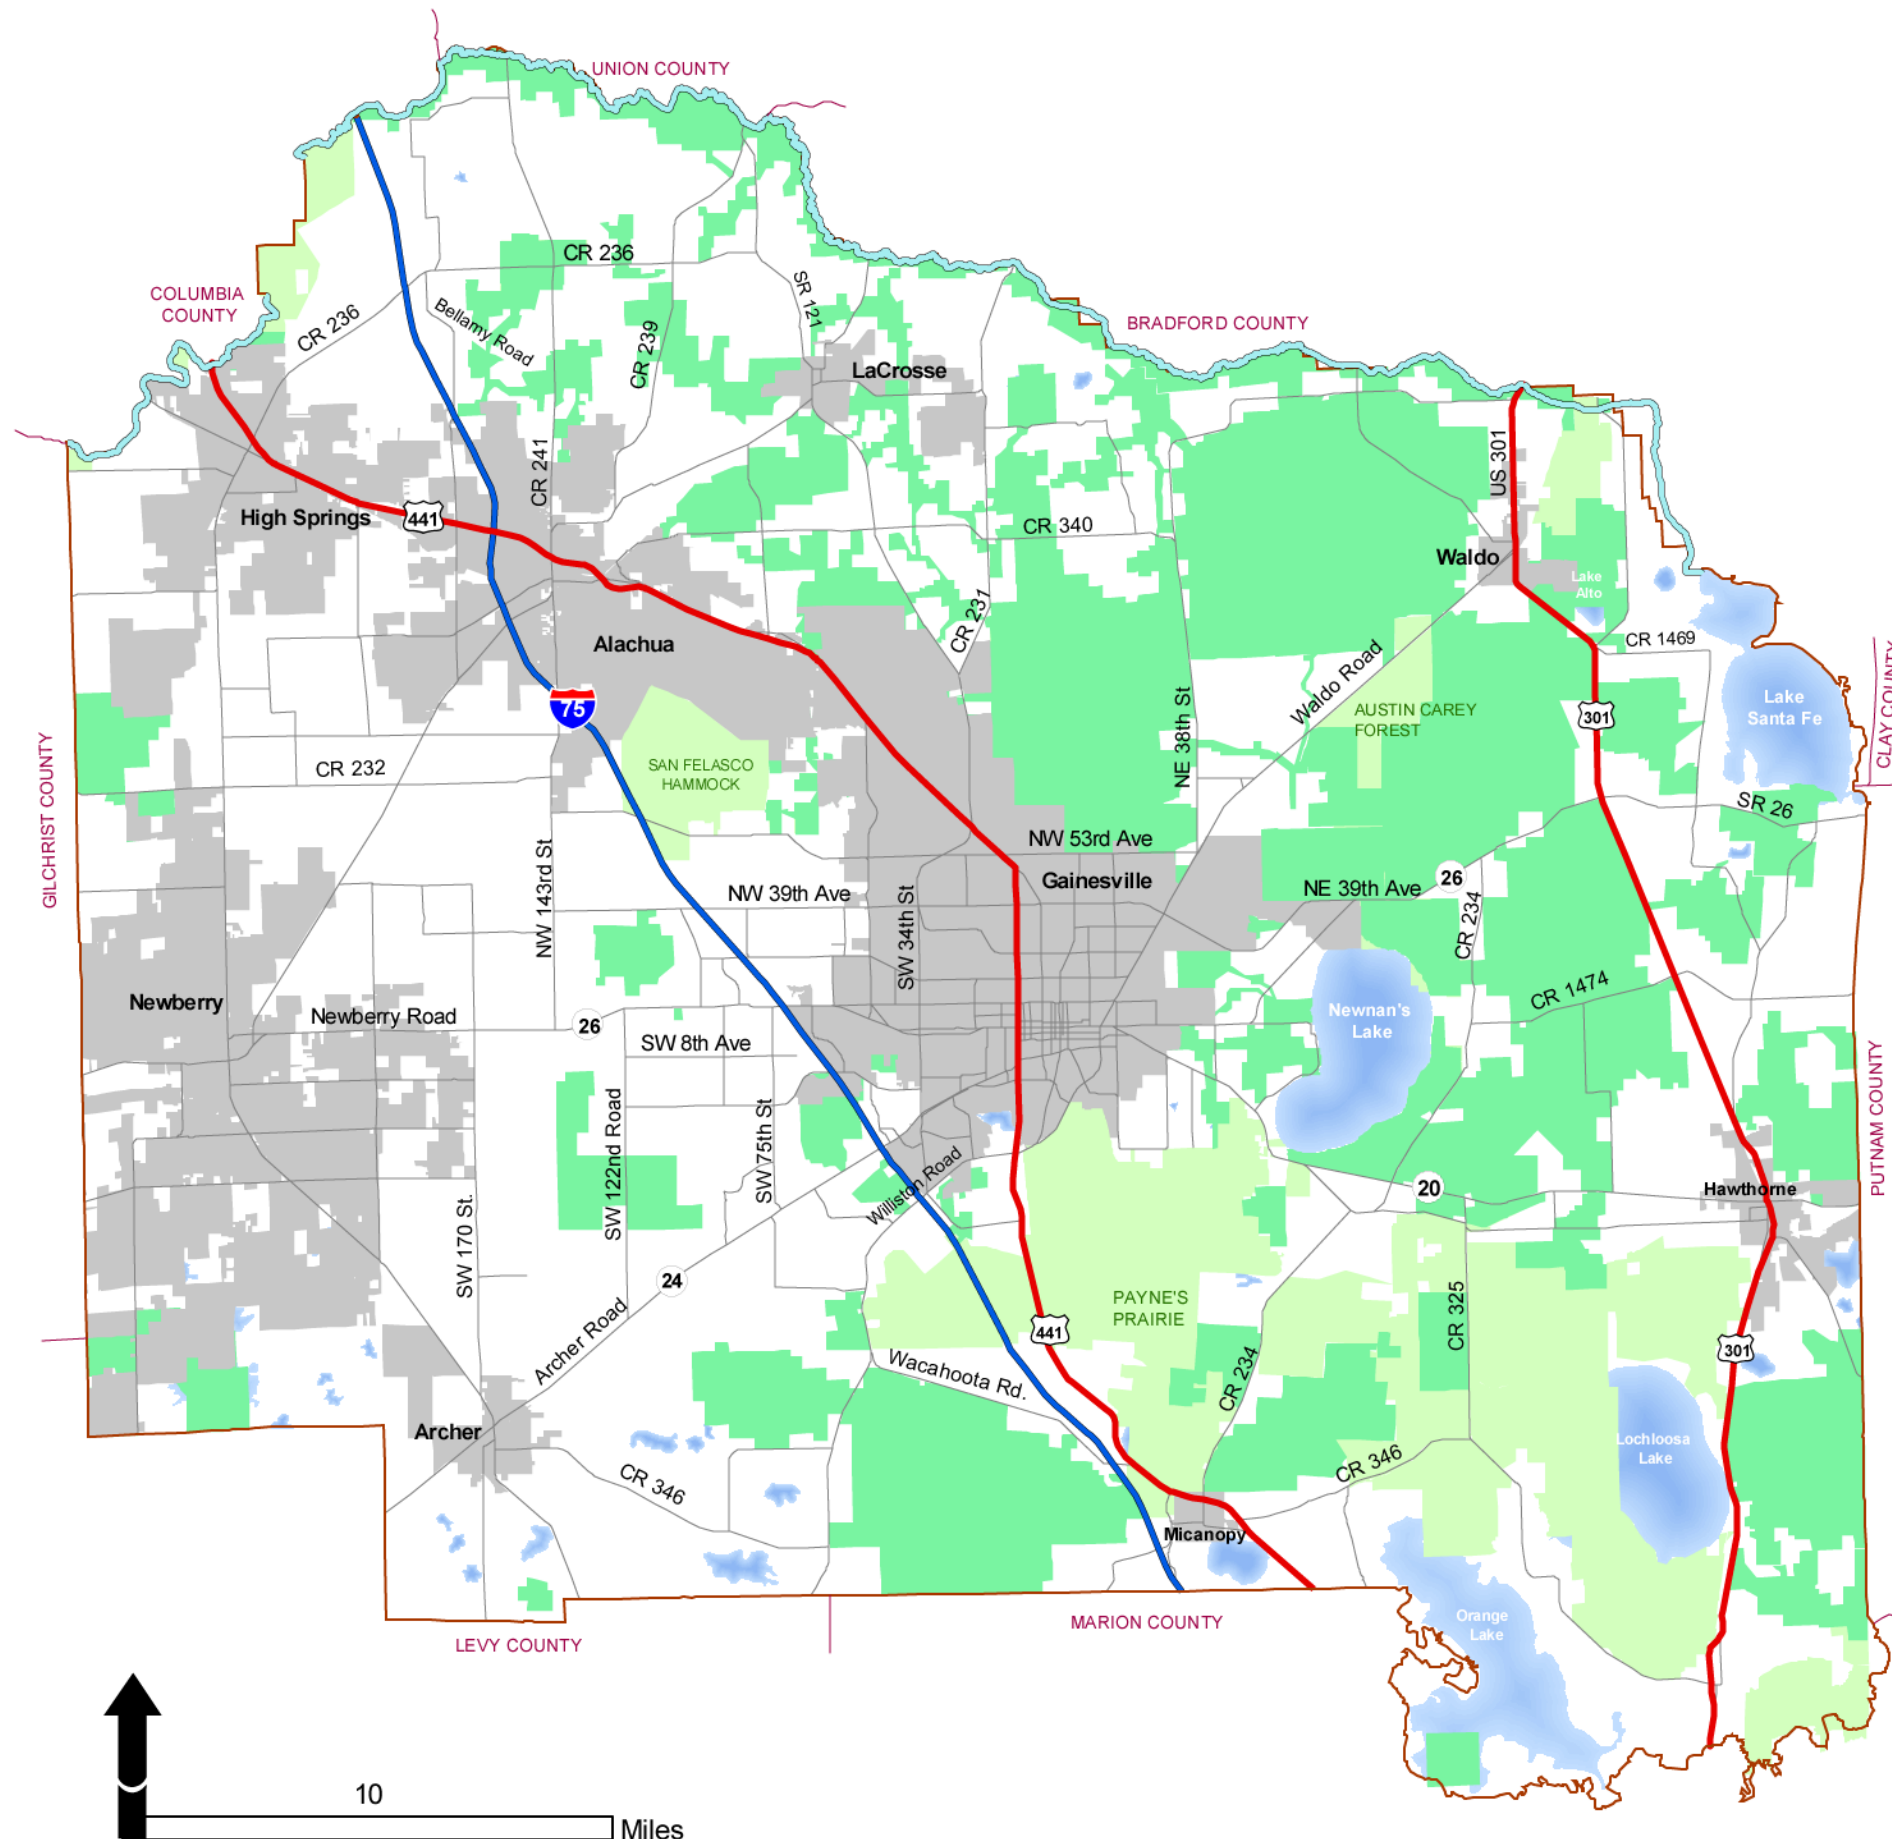

STRATEGIC ECOSYSTEMS, Alachua County, Florida

Legend

- Strategic Ecosystems
- Municipalities
- Preservation-Future Land Use
- Water Bodies

Source:

KBN/Golder Associates. 1996. "Ecological Inventory of Alachua County, Florida." Report prepared for the Alachua County Department of Growth Management by KBN/Golder Associates.

Meta-data:

Referenced Report.

Notes:

This map is part of the Future Land Use Map (FLUM) Series. The FLUM Series includes maps such as the County Wide Map, the Urban Cluster and Surrounding Area Map, the Wetlands and Floodplains Map, the Murphree Well Field Management Zones Map, the USDA Soil Map (incorporated by reference), Strategic Ecosystems map, activity center maps, and special study area maps.
Date of Production: 2-11-2008