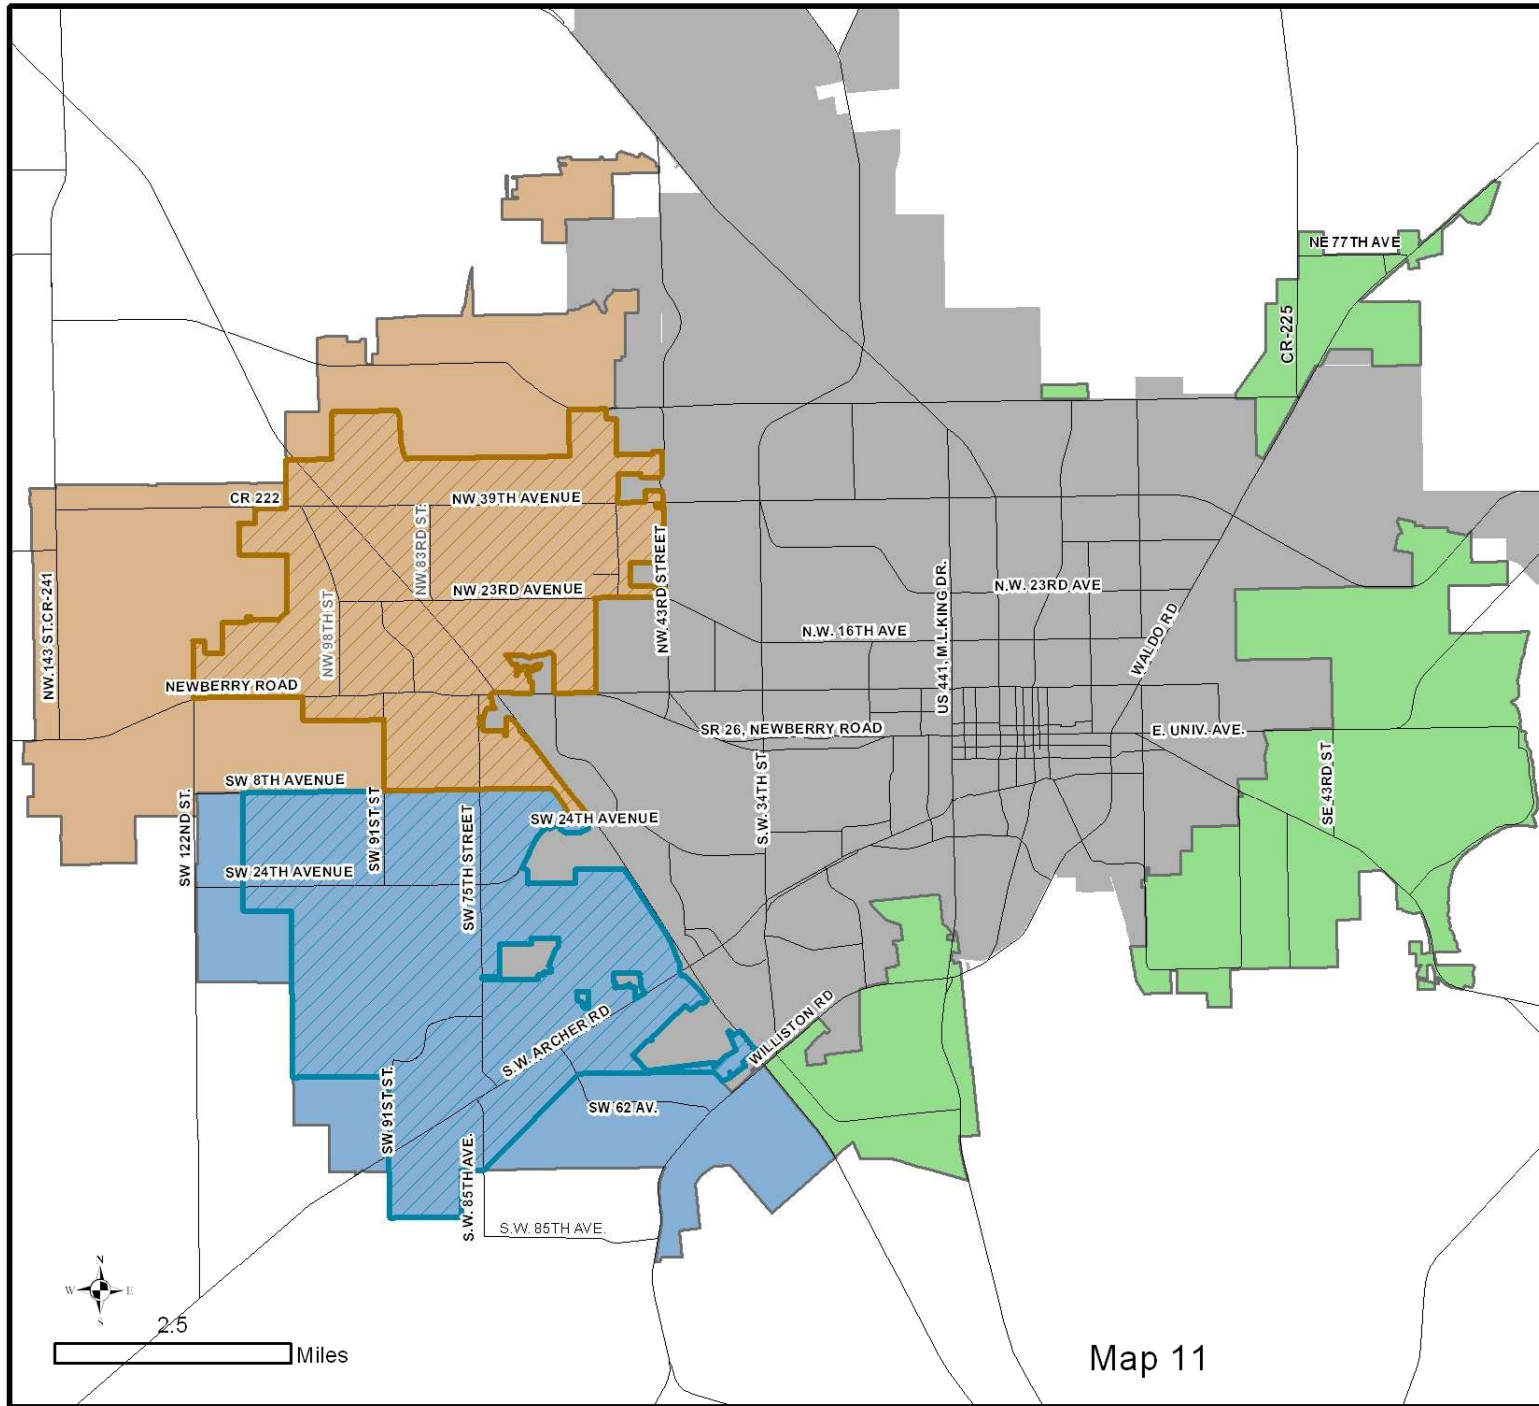

# ALACHUA COUNTY

## Transportation Mobility Districts (TMD) and Transportation Concurrency Exception Areas (TCEA)

**Legend**

**TCEA**

-  NW District
-  SW District

**TMD**

-  NW District
-  SW District
-  EAST District
-  City of Gainesville

**NOTES:**  
 Date of Adoption: 10-26-2010  
 Effective Date: 1-3-2011  
 TCEA\_and\_TMD\_8x11.mxd

**PREPARED AT:**  
 Alachua County  
 Department of Growth Management  
 10 SW 2nd Avenue  
 Gainesville, FL 32601  
 (352) 374-5249  
<http://growth-management.alachuacounty.us/>

Map 11