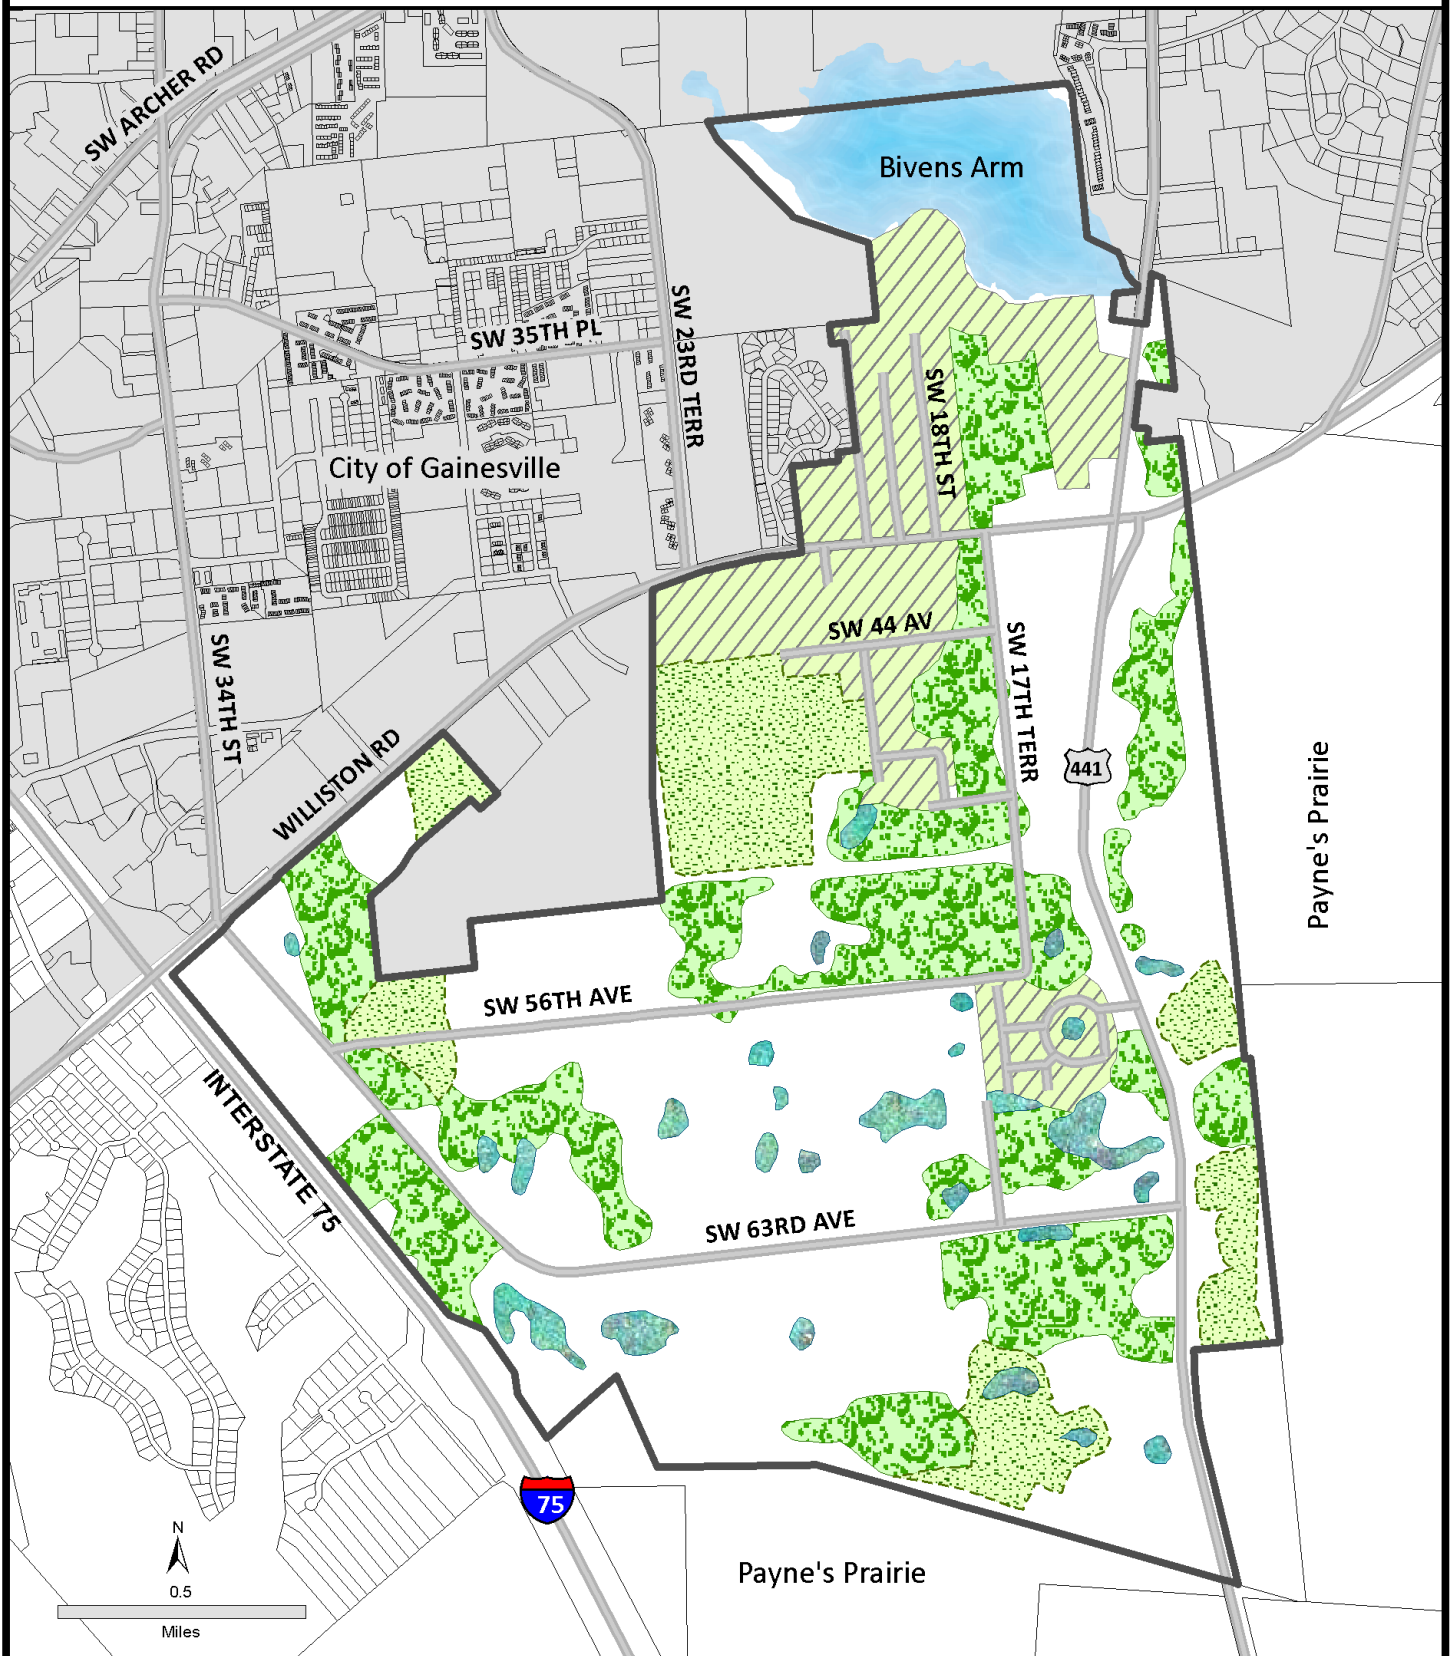

Map 2a - Idylwild Serenola Special Area Study

Prepared by:

Alachua County
 Department of Growth Management
 10 SW 2nd Avenue,
 Gainesville, FL 32601
 (352) 374-5249

<http://growth-management.alachuacounty.us/>

Notes

This map shows generalized indicators of natural resources and is part of the Future Land Use Map series. Site-specific verification of natural resources is required as part of development plan applications. Development in these areas are subject to the policies in the adopted Comprehensive Plan. Date of Production 06/05/11

Legend

-  Active Use Residential
-  Exceptional Uplands
-  Tree Canopy Areas
-  Wetlands
-  City of Gainesville
-  Special Area Study Boundary